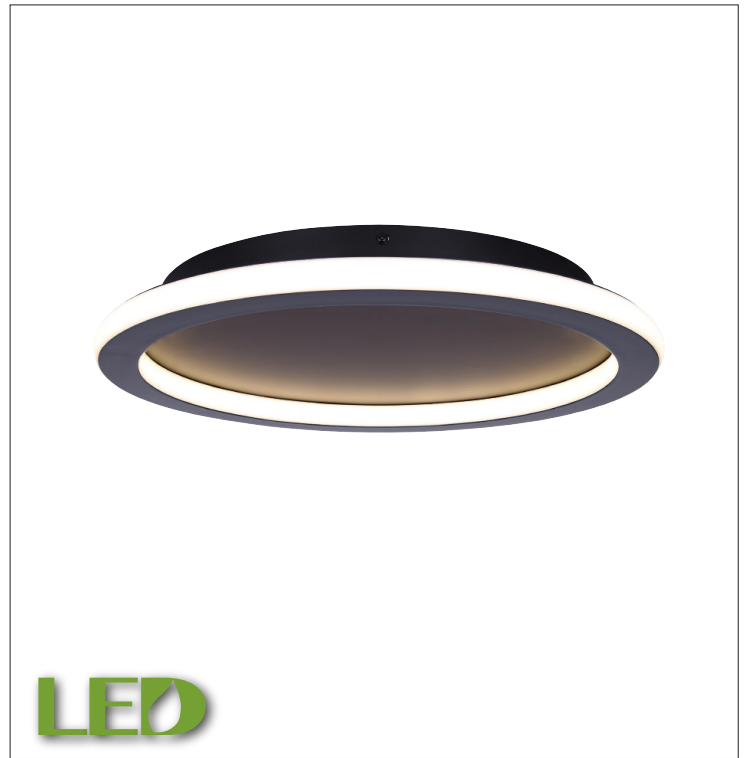

GAVYN

LED Flush mount light

part # LFM279A16BK

CANARM LTD.

PO Box 367, 2157 Parkedale Avenue, Brockville, Ontario K6V5V6

Tel: 613-342-5424 | Fax: 1-800-263-4598

2555 Rue Bernard Lefebvre, Laval, Quebec H7C 0A5

Tel: 1-450-665-2535 | Fax: 1-450-665-0910

www.canarm.com

CANARM INC.

709 East Main Street, Teutopolis, IL USA 62467

Tel: 1-800-267-4427 | Fax: 1-800-263-4598

www.canarmusa.com

General

Size of fixture: 16" W x 2 1/4" H

Finish: matte black

Lens: pvc

Lens size: N/A

Canopy size: 12 1/2" diameter

Mounting: ceiling

Lamping

Light source: LED

Energy used: 32W

Light output: 1200, 1300, 1300 lumens thru the lens

DC, CRI 90

Colour temperature: 3000K, 4000K, 5000K

Light source life: 50,000 hours

Dimmable

Compatible dimmers:

LEVITON #742-6672-HLW, #722-6674-PDW, #742-66EV-P0W

LUTRON #SCL-153PH-WH

Packaging

Colour box: 18.70" x 18.51" x 3.54" (475 x 470 x 90mm)

Colour box weight: 6.83 lbs (3.10 kgs)

Master box: N/A

Warranty & Safety Standards

Warranty - 5 years

cCSAus

Rated for damp locations

Prepared for
Contact
Date
Presented by
Remarks