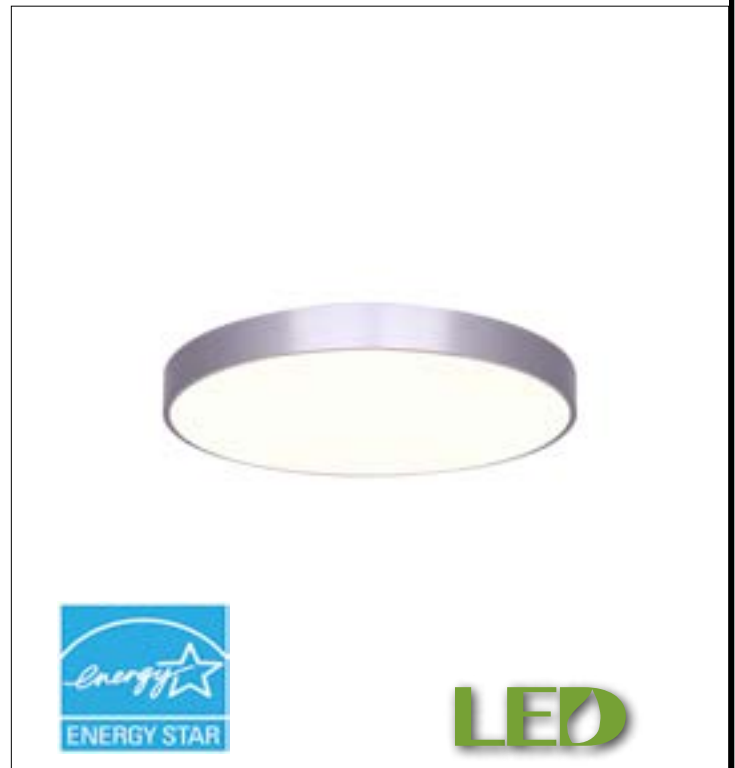

Low Profile

5" LED EDGELESS LIGHT

part # LED-CP5D10-BN

General

Size of fixture: 4 3/4" diameter x 3/4" H

Finish: brushed nickel with acrylic lens

Energy used: 9 watt

Light output: 600 lumens, CRI 90

Master box weight: 14.33 lbs (6.5 kgs)

Warranty & Safety Standards

Warranty: 5 year

cETLus rated

Suitable for wet locations.

Minimum temperature: -40°C/F

Energy Star listed

Max. # of lamps per 600W: 5 pcs.