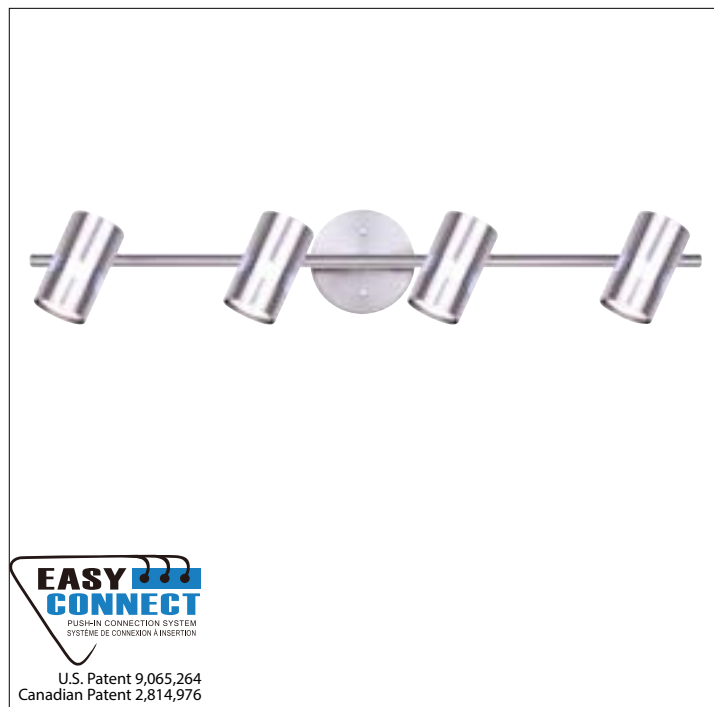

CANARM INC.

709 East Main Street, Teutopolis, IL USA 62467

Tel: 1-800-267-4427 | Fax: 1-800-263-4598

www.canarm.com

General

Size of fixture: 29" W x 7 1/2" H x 4 3/4" D

Finish: brushed nickel and chrome

Glass: N/A

Glass size: N/A

Canopy size: 4 3/4" diameter

Lamping: 4 x 50W GU10 bulbs (not included)

Mount: ceiling/wall

EasyConnect™

Packaging

Colour box: 7.28" x 5.12" x 30.12" (185 x 130 x 765mm)

Colour box weight: 5.07 lbs (2.30 kgs)