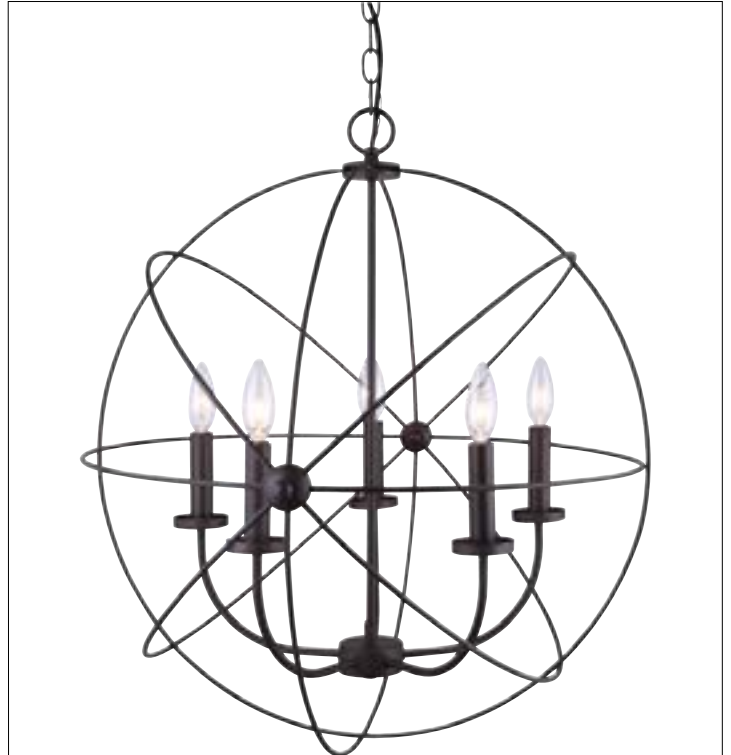

SUMERSIDE

5 light Chandelier

part # ICH282B05ORB25

General

- Size of fixture: 25" W x 26 1/2" H
- Finish: oil rubbed bronze
- Shade: N/A
- Canopy size: 5' diameter
- Lamping: 5 x 60W C bulbs (not included)
- Mounting: ceiling, adjustable length
- Chain length: 5'
- Cord length: 6'

Packaging

- Colour box: 25.20 x 25.20" x 11.81" (640 x 640 x 300mm)
- Colour box weight: 9.04 lbs (4.10 kgs)
- Master box: N/A

Warranty & Safety Standards

Warranty 1 year
 cCSAus

Prepared for
Contact
Date
Presented by
Remarks